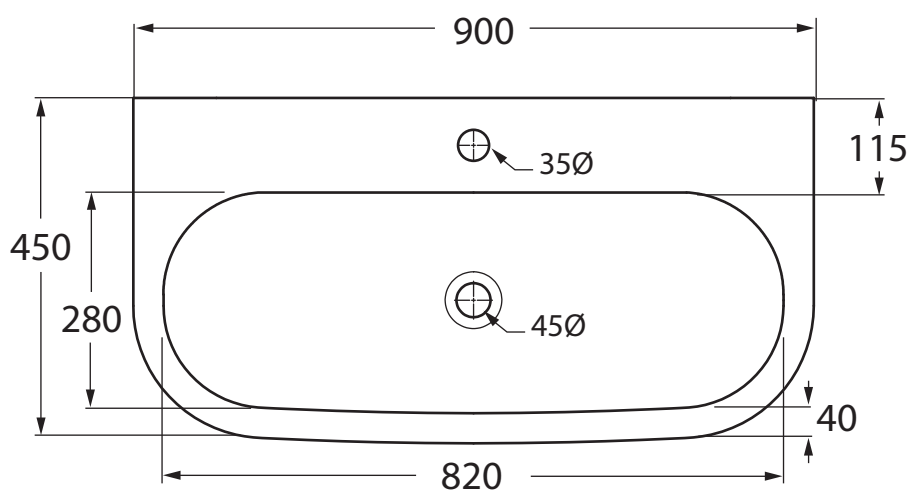

NUV 200/90

Lavabo cm 90 sospeso monoforo
Wall-hung one-hole wash-basin cm 90

Dimensioni/dimensions: 90X45XH 17 cm
Peso/weight: 25 kg

Misura consigliata
recommended size