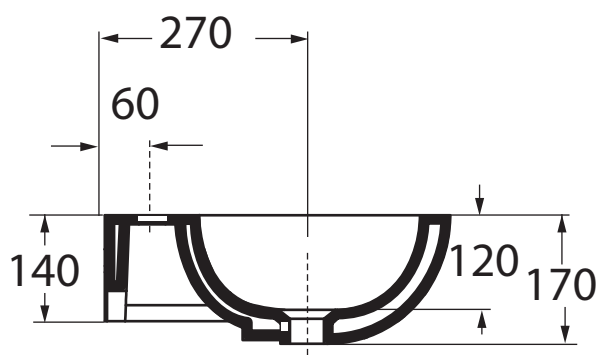

NUV 200/90

Lavabo cm 90 sospeso monoforo
Wall-hung one-hole wash-basin cm 90

Dimensioni/dimensions: 90X45XH 17 cm
Peso/weight: 25 kg

Misura consigliata
recommended size