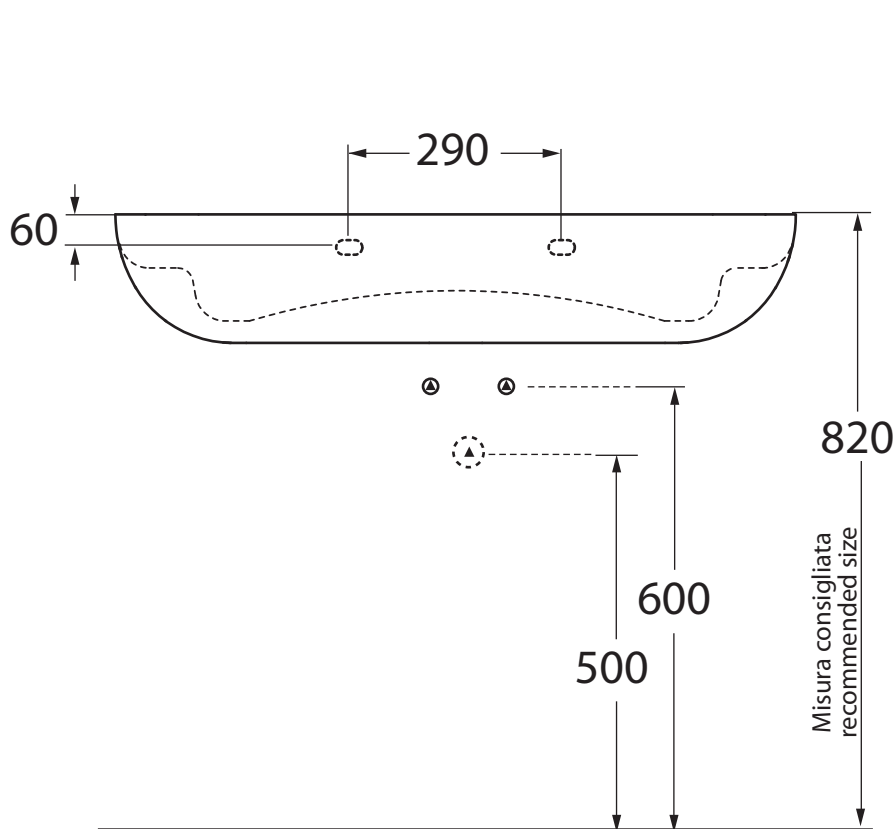

NUV 200/90

Lavabo cm 90 sospeso monoforo
Wall-hung one-hole wash-basin cm 90

Dimensioni/dimensions: 90X45XH 17 cm
Peso/weight: 25 kg

Misura consigliata
recommended size